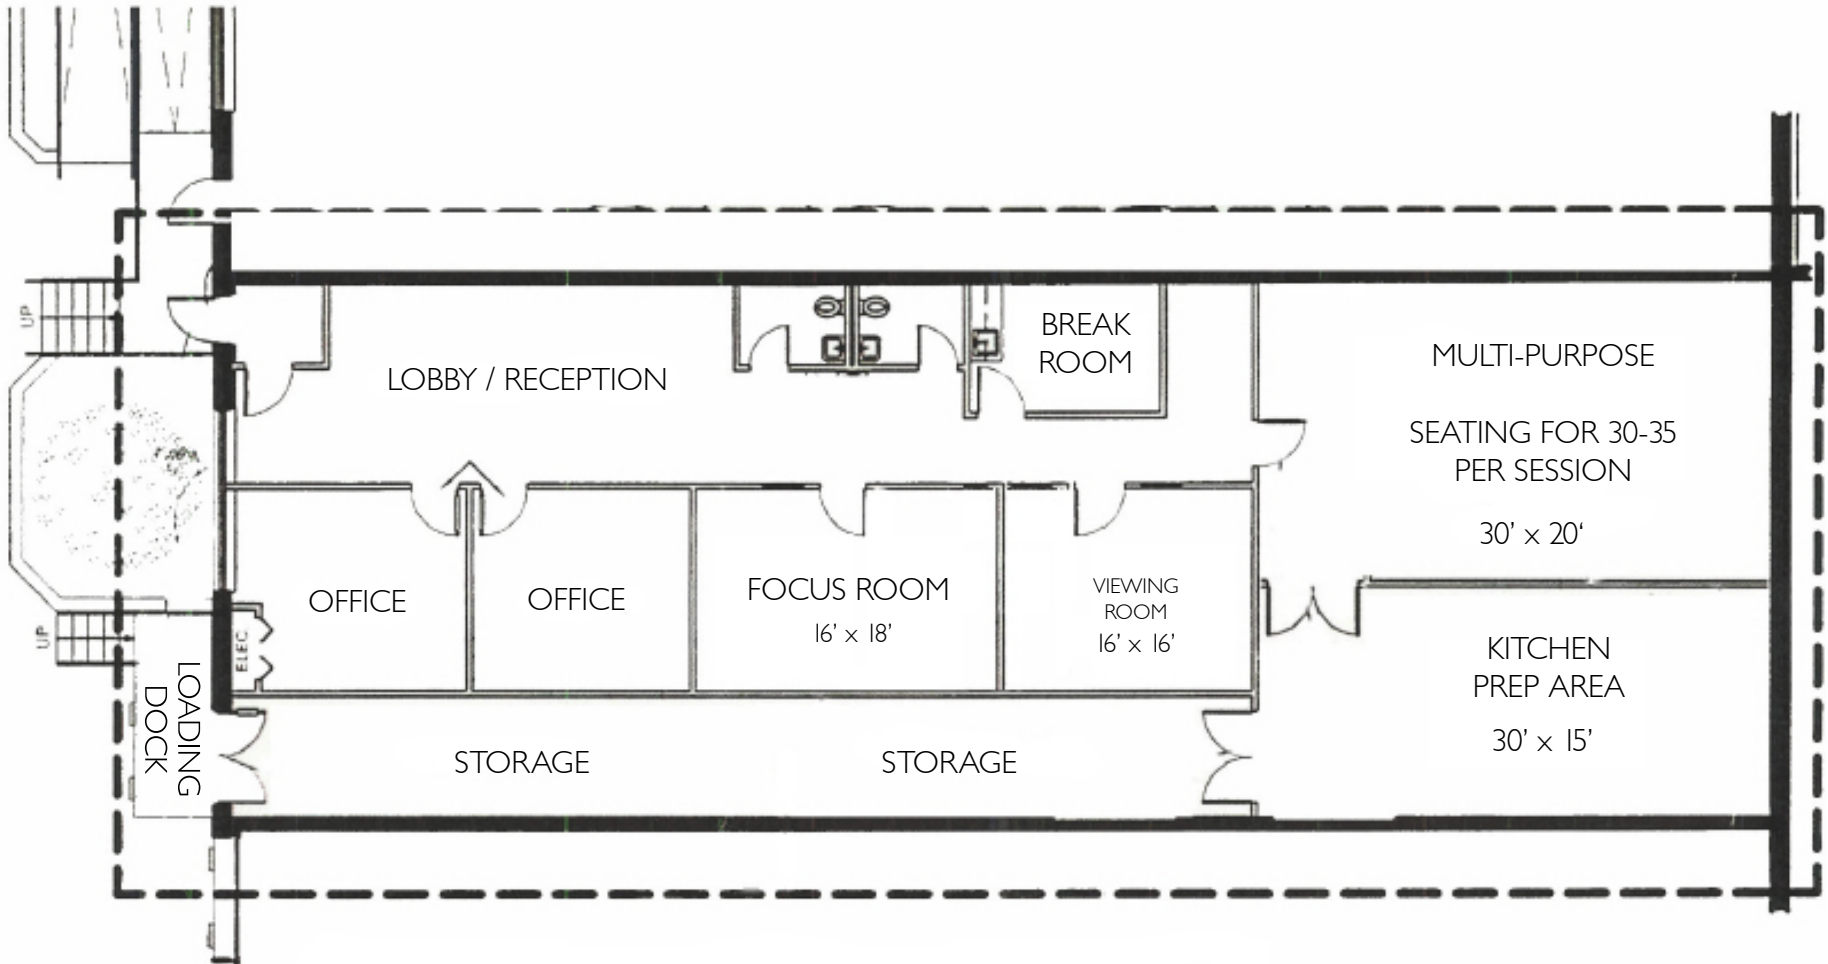

JAQ BOSTON FLOORPLAN

110 Cummings Park Drive • Woburn, MA 01801 • 770-394-8700
www.jacksonassociates.com