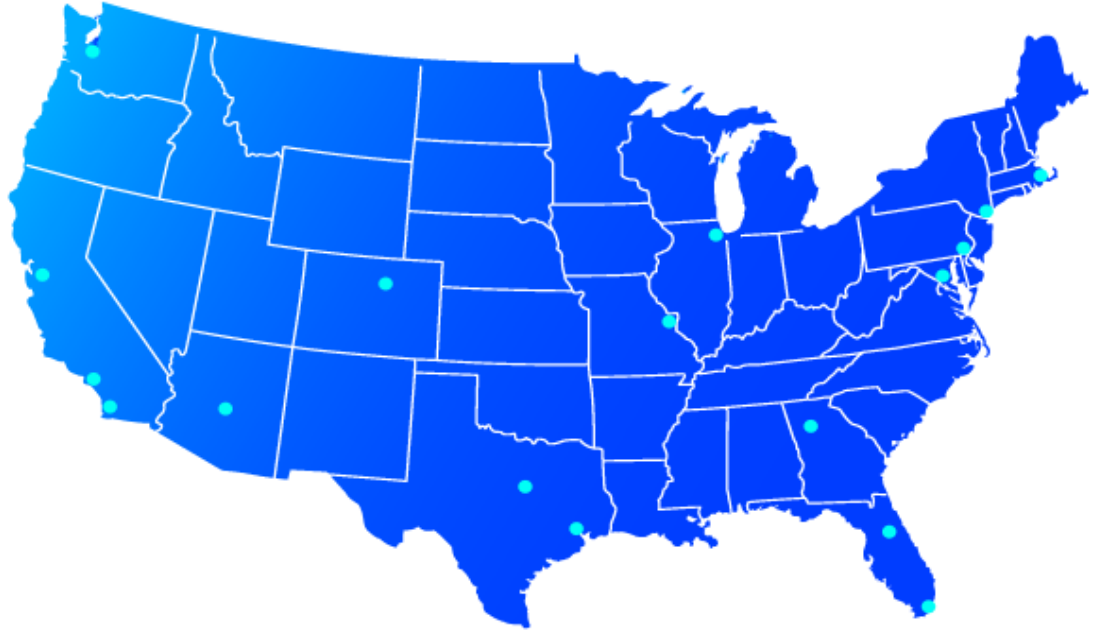

Los Angeles

Beverly Hills

- 6 focus group suites
- Multi-tiered viewing rooms
- Walk to finest hotels, dining, shopping
- Dual viewing (traditional and remote)
- 12 miles from downtown Los Angeles
- Impulse Honor Roll Hall of Fame

National Reach / Field Management

Single point of contact,
complimentary bids

- ✓ Atlanta
- ✓ Boston
- ✓ Chicago
- ✓ Dallas
- ✓ Denver
- ✓ Houston
- ✓ Los Angeles
- ✓ New York City
- ✓ Orlando
- ✓ Philadelphia
- ✓ Phoenix
- ✓ Miami
- ✓ Seattle
- ✓ St. Louis
- ✓ San Diego
- ✓ San Francisco
- ✓ Washington, DC